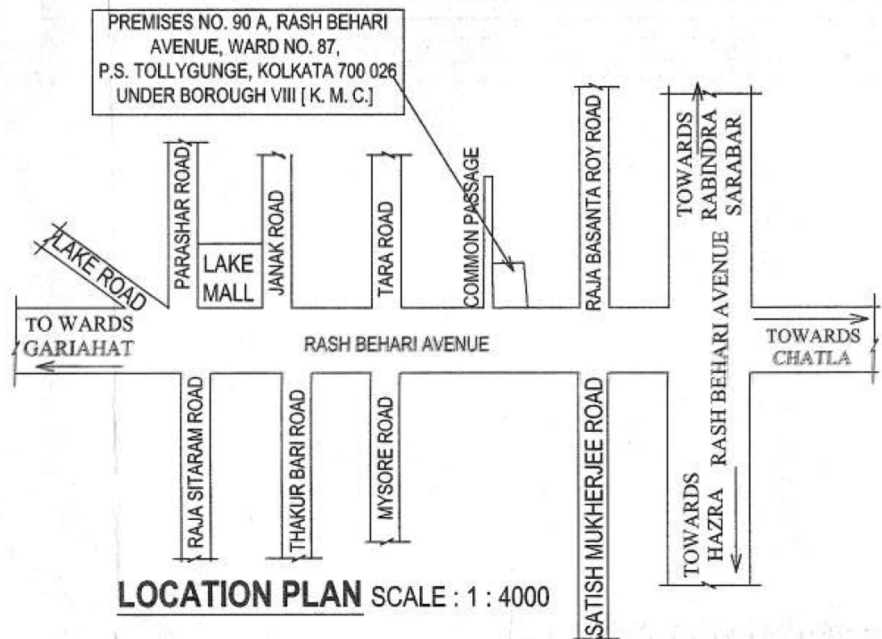

Location Map with Latitude and Longitude for the Project named **DAZZLE** at Premises No. 90A, Rashbehari Avenue, under Ward No. 87 of Borough – VIII of KMC, PS – Tollygaunge, Kolkata – 700026, WB, India, exclusive of Balcony or Verandah:

Latitude : 22.5168136960561,

Longitude: 88.34741861116636

for G. G. DEVELOPERS  
*Vinay Kumar Ghosh*  
Partner