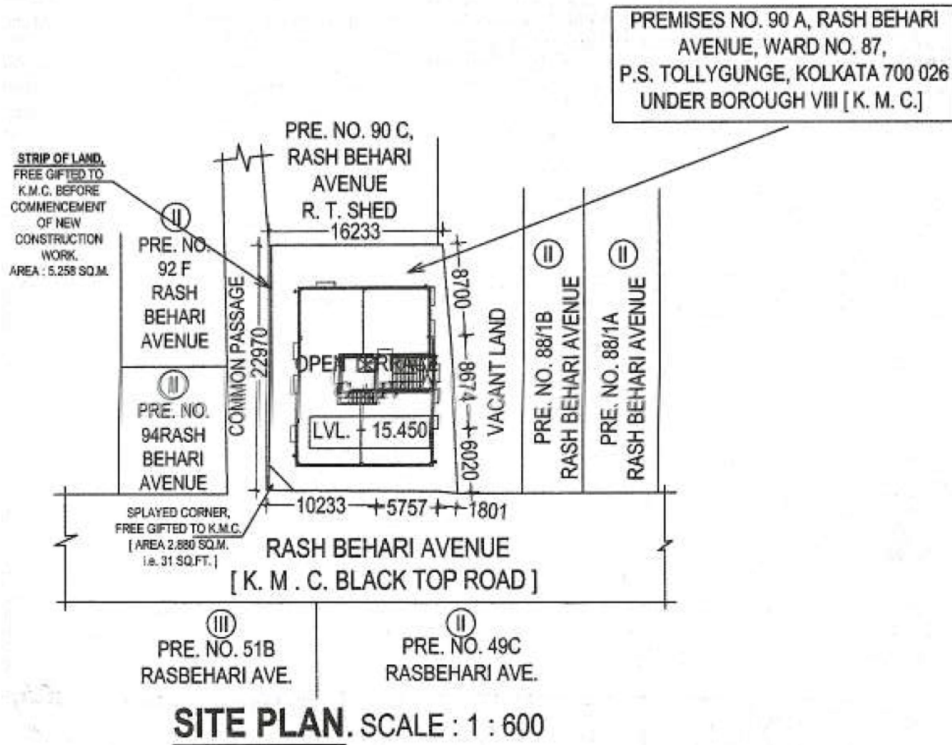

Location Map with Latitude and Longitude for the Project named **DAZZLE** at Premises No. 90A, Rashbehari Avenue, under Ward No. 87 of Borough – VIII of KMC, PS – Tollygaunge, Kolkata – 700026, WB, India, exclusive of Balcony or Verandah:

Latitude : 22.5168136960561,

Longitude: 88.34741861116636

for G. G. DEVELOPERS  
*Vinay Kumar Ghosh*  
Partner